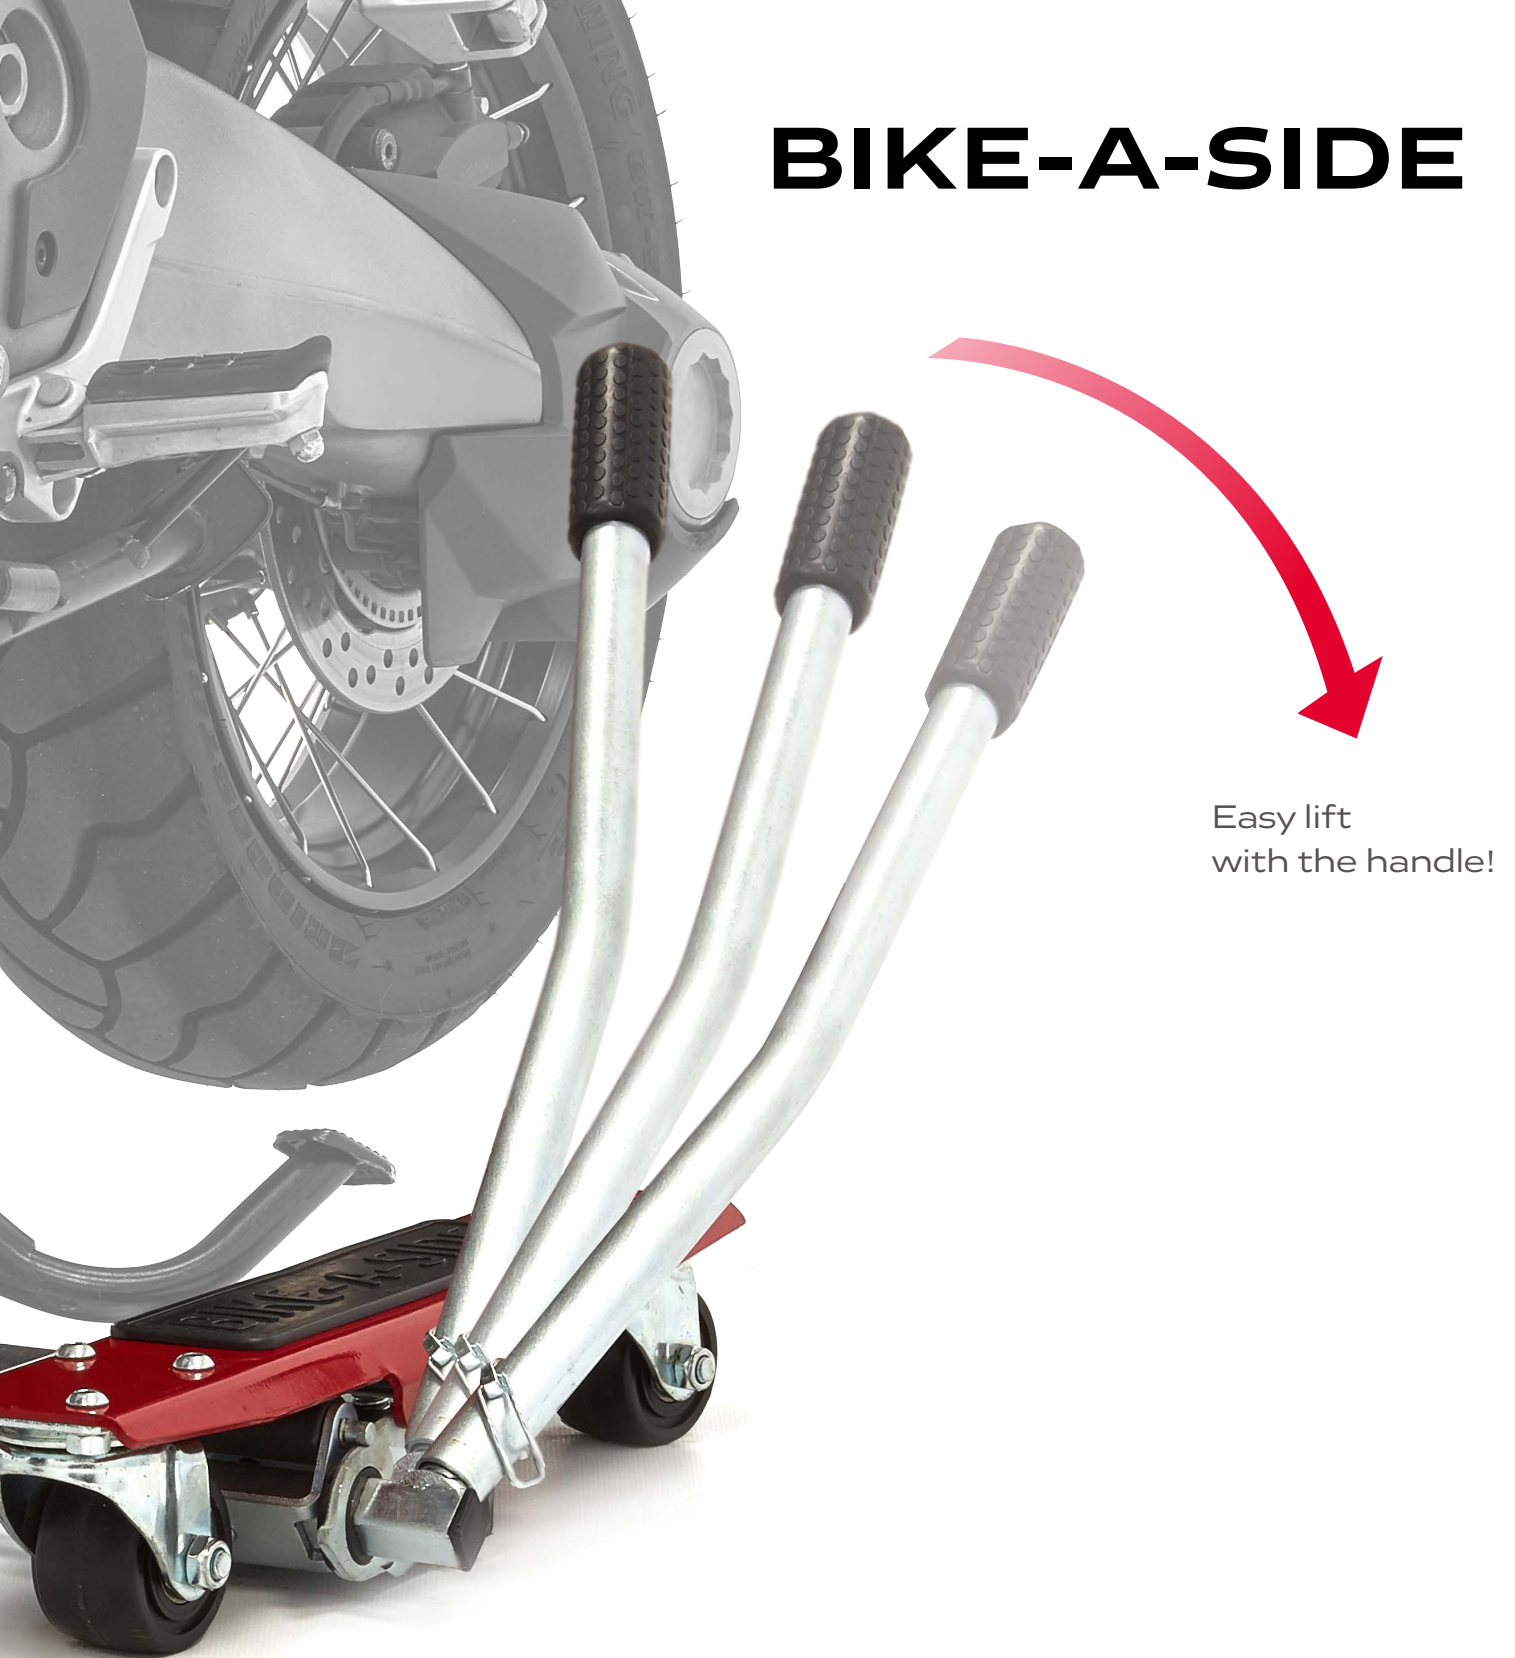

- ⊕ Equipped with easy to use handle
- ⊕ Extra width construction
- ⊕ Suitable for all motorbikes weighing up to 500 kg

KG

Max. 500 kg

224 cm

57 cm

RAMP

COMPACT

Opt for premium quality thanks to durable materials and convenient storage. Made of premium quality aluminium, and with a weight of only 8,6 kg this compact ramp is the ideal solution.

- ⊕ Space saving folding design
- ⊕ Strong yet lightweight aluminium
- ⊕ Comes with practical carry bag

Max. 300 kg

199 cm

25 cm

- ⊕ Built for motorcycles with weighing up to 450 kg
- ⊕ Ball Bearing swivel wheels for smooth maneuvering

Max. 450 kg

BIKE-A-SIDE

The Acebikes Bike-A-Side motorcycle dolly is the perfect solution for maneuvering motorcycles with center stands.

U-TURN

MOTOR MOVER

The easiest way to maneuver your motorcycle with kickstand in garages and tight places. Just lift and GO! The U-turn Motor Mover is adjustable without tools and is therefore easy to adjust.