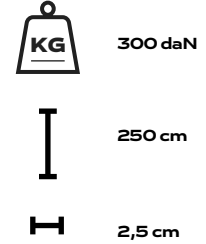

Technical information

Strap Length:
250 cm

Strap Width:
2,5 cm

Load Capacity:
300 daN