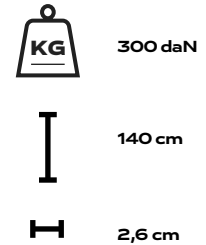

Technical information

Strap Length:
140 cm

Strap Width:
2,6 cm

Load Capacity:
300 daN