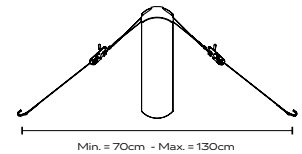

Technical information

Material:
Polyester

Net weight:
1 kg

Load capacity:
500 daN

500 daN