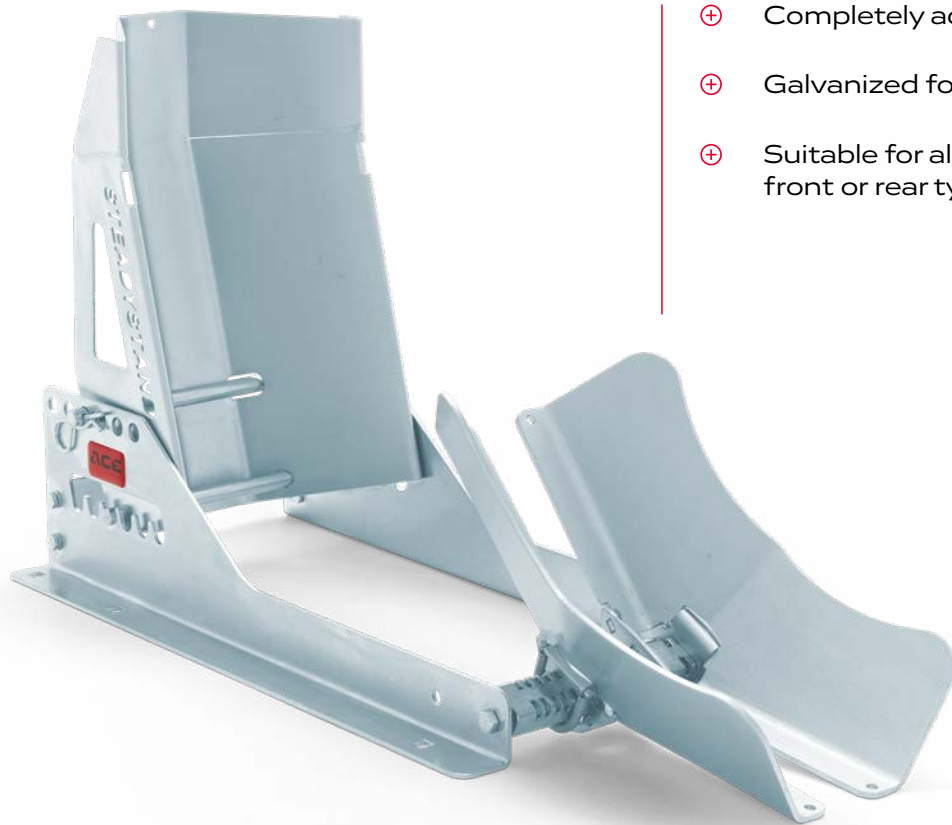

The only thing left is to put the straps onto your scooter for a total secured position. The galvanized Acebikes SteadyStand® Fixed Scooter can easily be mounted onto the floor of a trailer or van.

- ⊕ Galvanized for durability
- ⊕ Anchorable on any hard surface
- ⊕ Specially designed and engineered for scooters

10-13 inch

80-120 mm

STEADYSTAND®

MULTI FIXED

TRANSPORT

The galvanized Acebikes SteadyStand Multi Fixed is designed to make clever use of gravity during transport and is fully adjustable for almost any type of motorcycle front or rear tyre without any tools.

- ⊕ Completely adjustable without tools
- ⊕ Galvanized for durability
- ⊕ Suitable for almost any motorcycle front or rear tyre size

15-21 inch

90-200 mm

STEADYSTAND®

CROSS

The galvanized Acebikes SteadyStand® Cross is especially developed for enduro and dirtbikes and is the ultimate help during transport on trailers, pickups and vans.

90-120 mm

STEADYSTAND®

CROSS BASIC

TRANSPORT

The SteadyStand Cross® Basic makes clever use of gravity, which will ensure your dirtbike from not moving or leaning over when you securing your dirtbike on a trailer, pick-up or van.