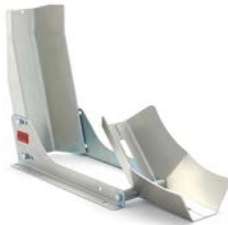

STEADYSTAND®

FIXED