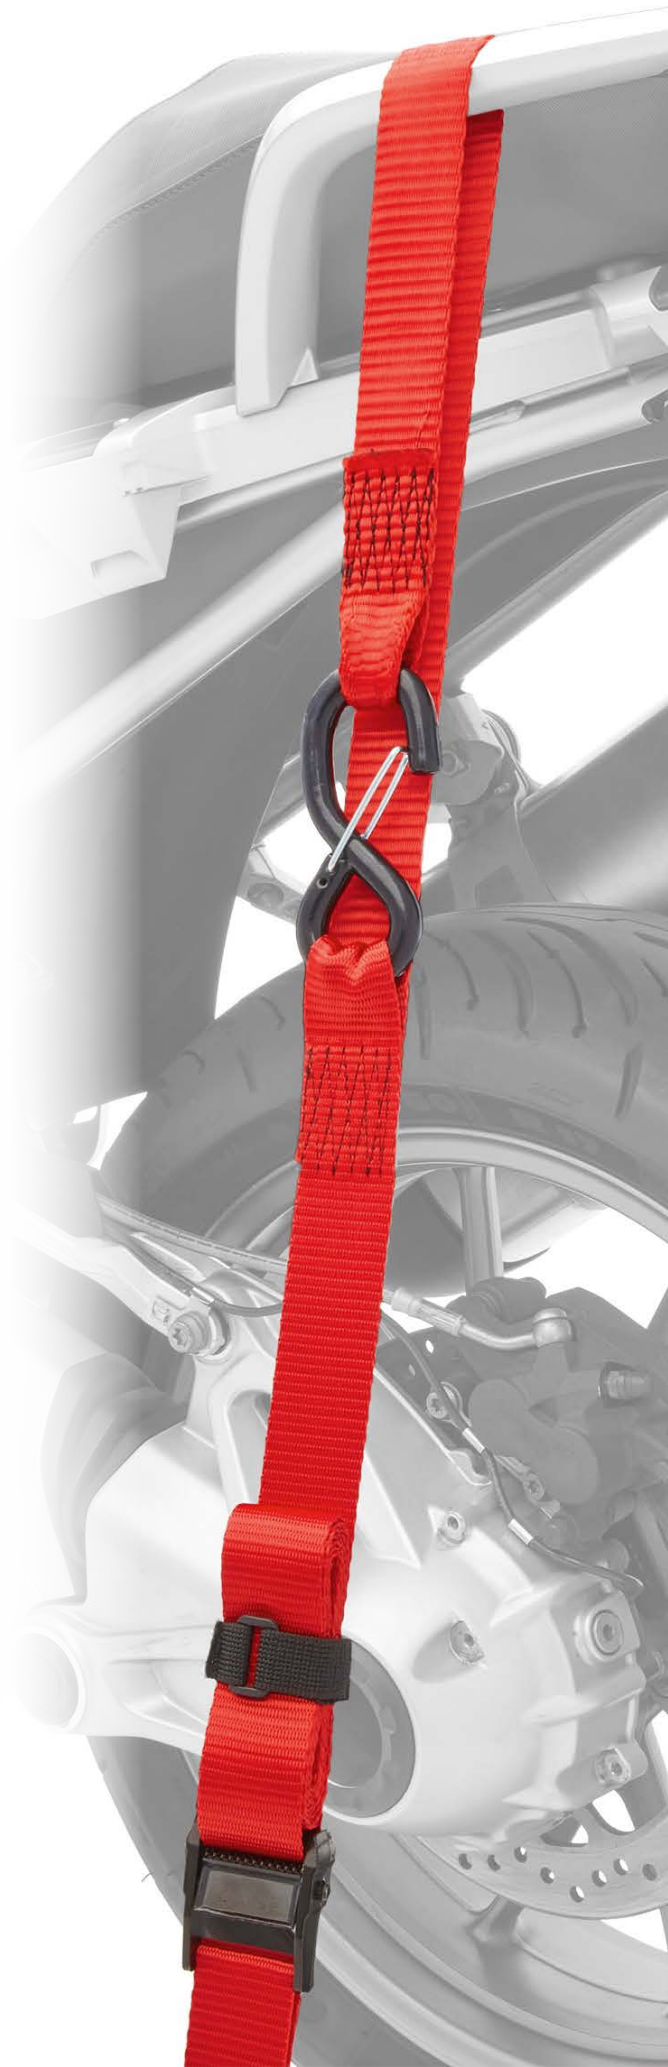

300 daN

360 cm

3,5 cm

CAM BUCKLE

ESSENTIAL

The Cam Buckle Essential is your essential piece of equipment to secure your motorcycle or scooter. It's continuous loop design makes it easy to find a suitable hooking point in any situation.

- ⊕ Solid Essential Cam Buckles
- ⊕ Continuous loop design
- ⊕ Comes with handy carrying bag and strap binders

300 daN

250 cm

2,5 cm

CAM BUCKLE

PRO

TRANSPORT

Perfect for securing any type of motorcycle. The solid plasticized hooks are provided with resilient locking clips for extra security. Guarantees durability and heavy-duty work load. With the loops you can create a hook point anywhere you want.

- ⊕ Heavy duty plasticized hooks
- ⊕ Resilient locking clips for extra security
- ⊕ Comes with two loops, velcro strap binders and a handy carrying bag

300 daN

140 cm

H 2,6 cm

CAM BUCKLE

PREMIUM

TRANSPORT

Equipped with Premium Cam Buckles and integrated sewn-in loops this high-quality solution will fulfill any transportation needs. A multipurpose solution for medium to heavy motorcycles or scooters.

- ⊕ Sewn-in soft hook for safe application
- ⊕ Equipped with Premium Cam Buckles
- ⊕ Plasticized hooks with resilient locking clips for extra security

350 daN

200 cm

3 cm

LOOPS

ESSENTIAL

With the Acebikes Loops Essential, you can create a hookpoint on your motorcycle anywhere you want, these are built to last.