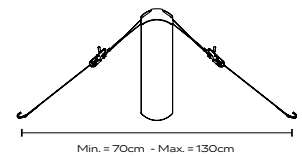

500 daN

CAPSTRAP

Article information

Model nr:
8095

Model description:
CapStrap

Included:
2x CapStrap
2x Ratchet
1 Storage Bag

Technical information

Strap length:
135 cm