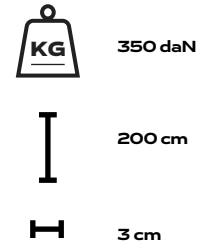

2x 200 cm webbing with integrated loop and soft hook

2x Velcro Strap binder

1x Storage bag

Technical information

Strap Length:
200 cm

Strap Width:
3 cm

Load Capacity:
350 daN

LOOPS

ESSENTIAL

Article information

Model nr:
4027

Model description:
Loops Essential

Included:
2x Loops Essential

Technical information

Strap Width:
3 cm

Load Capacity:
450 daN