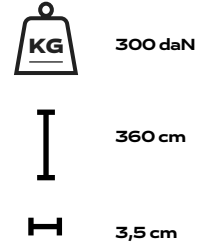

Strap Length:
140 cm

Strap Width:
2,5 cm

Load Capacity:
350 daN

900 daN

200 cm

3,8 cm

BUCKLE-UP

Article information

Model nr:
4024

Model description:
Buckle-Up

Included:
2x Buckle-Up

1x Storage bag

Technical information

Strap Length:
360 cm

Strap Width:
3,5 cm

Load Capacity:
300 daN