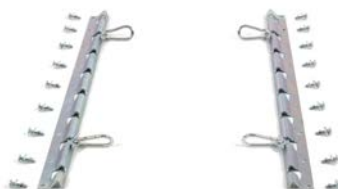

Color:
Red, Black

Technical information

Material:
Plastic

Product size (LxWxH):
10 x 8 x 3 cm

FLEXI RAIL

RAIL SET

Article information

Model nr:
5023