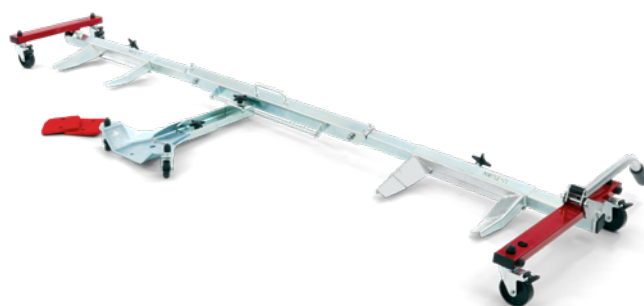

Max. 450 kg

BIKE-A-SIDE

The Acebikes Bike-A-Side motorcycle dolly is the perfect solution for maneuvering motorcycles with center stands.

U-TURN

MOTOR MOVER

The easiest way to maneuver your motorcycle with kickstand in garages and tight places. Just lift and GO! The U-turn Motor Mover is adjustable without tools and is therefore easy to adjust.

- ⊕ Foldable for easy storage
- ⊕ Adjustable without tools
- ⊕ Easily lift and move your motorcycle

Max. 275 kg

130 - 152 cm

Max. 210 cm

U-TURN

MOTOR MOVER XL

The need to ride your motorcycle onto the dolly itself has been eliminated, making your life easier. Fitted with swivel wheels, the motorcycle dolly is perfect for use in narrow spaces.